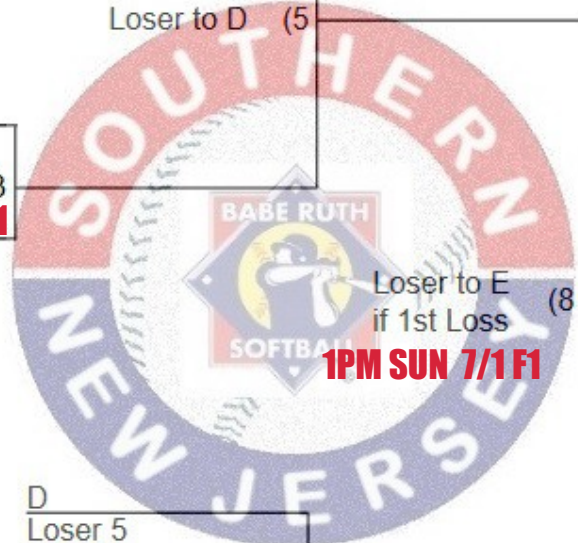

SNJ Babe Ruth Softball 2018 State Tournament at Stafford, NJ 6/27 - 7/1

16U

Winners' Bracket

SNJ1W Camden

8AM SAT 6/30 F1
Loser to A (2)

SNJ2RU Waretown

3PM SAT 6/30 F1

Loser to D (5)

IF NEC 6PM MON 7/2 F1

or

(9)

Champion

E

Loser of 8
if 1st Loss

SNJ Babe Ruth Softball 5 Team Double Elimination Bracket